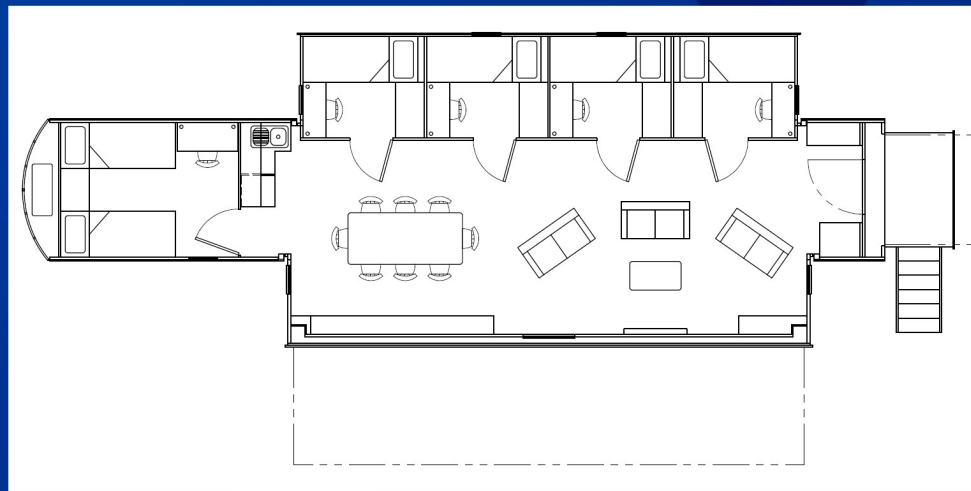

To supply a new trailer such as this there would be a minimum 6-month lead time for the complete construction of a new vehicle and at a far greater cost than this proposal. With this opportunity, you could have a fully serviced, field-ready vehicle in a matter of weeks, for well under half the cost of a new trailer of a similar build, and including a limited manufacturer's warranty.

Contact us for more details
(03) 5339 1000
info@brimarco.com.au